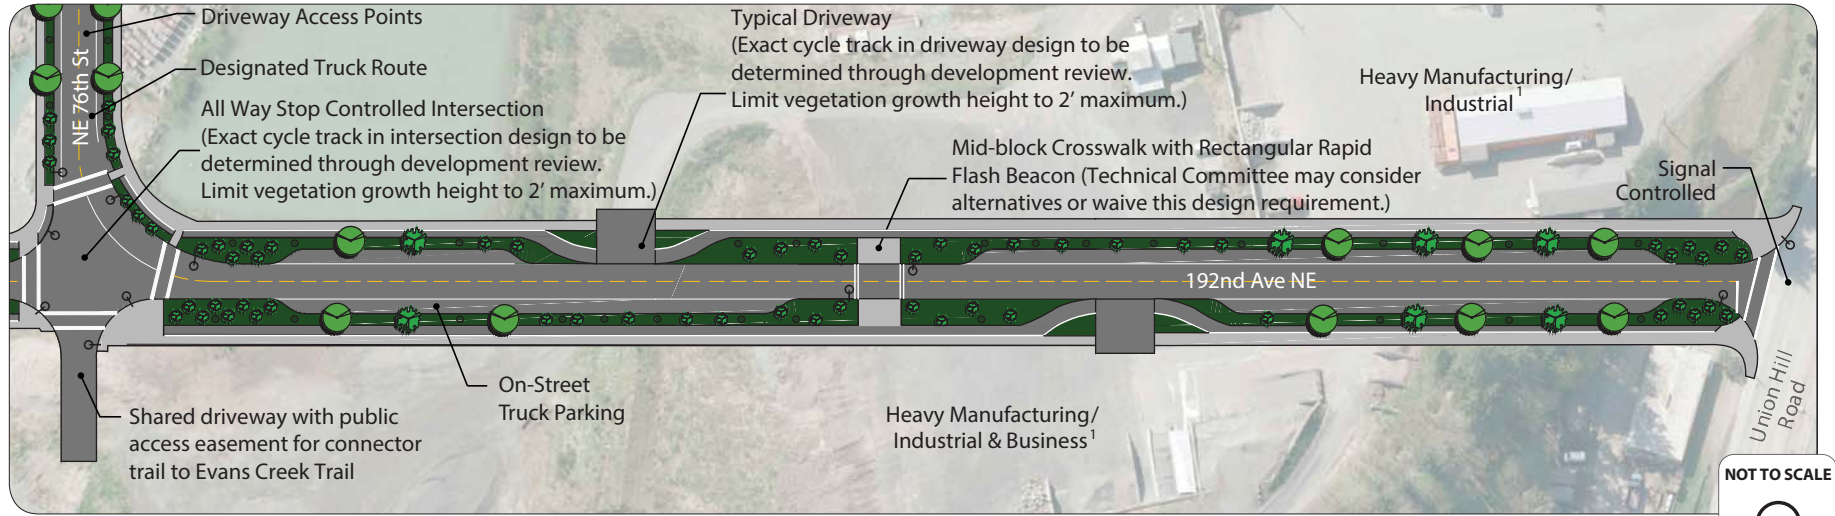

192nd Ave NE Corridor Design

Streetscape Type, Size and Location - Design will conform to RZC Appendix 2
Layover Corridor

1 - Illustrative land uses. See RZC 21.13.020 NDD for additional information.

Plan