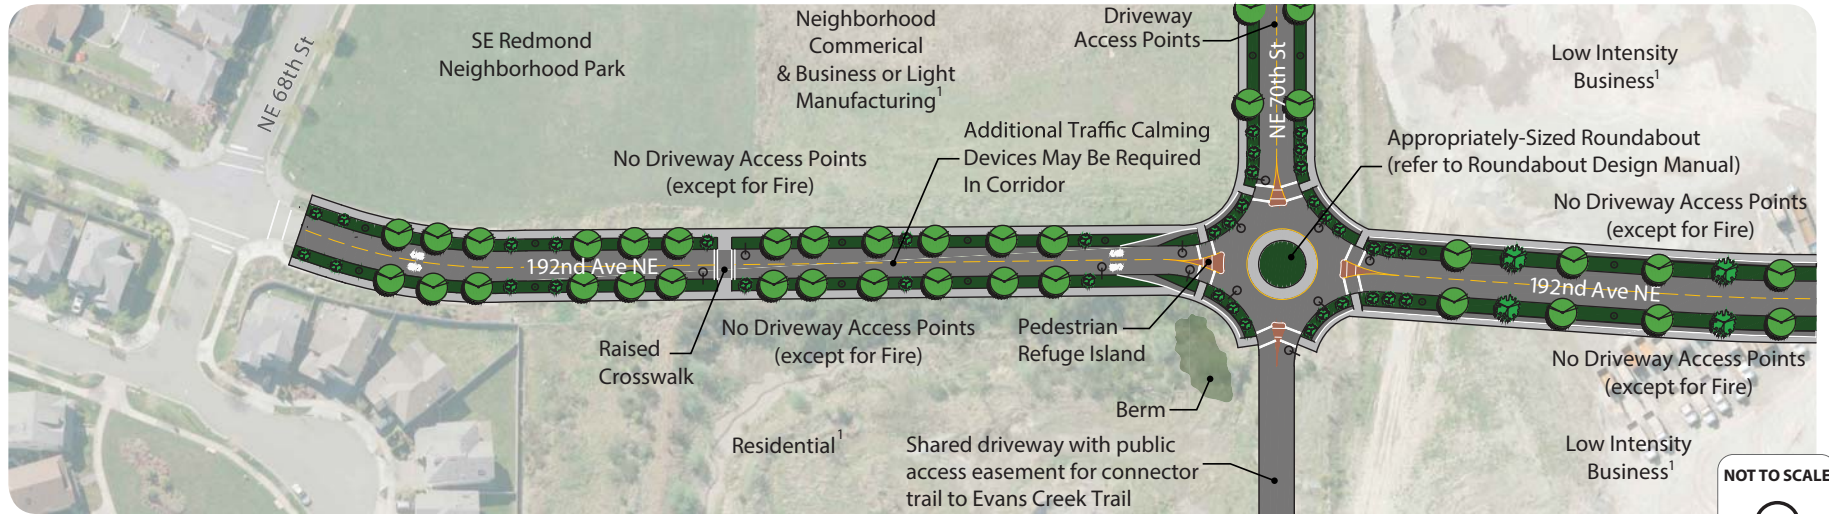

192nd Ave NE Corridor Design Requirements

Streetscape Type, Size and Location -- Design will conform to RZC Appendix 2
Redmond Zoning Code (RZC) Appendix 8B

192nd Ave NE Corridor Design

Streetscape Type, Size and Location -- Design will conform to RZC Appendix 2 Residential Green Corridor