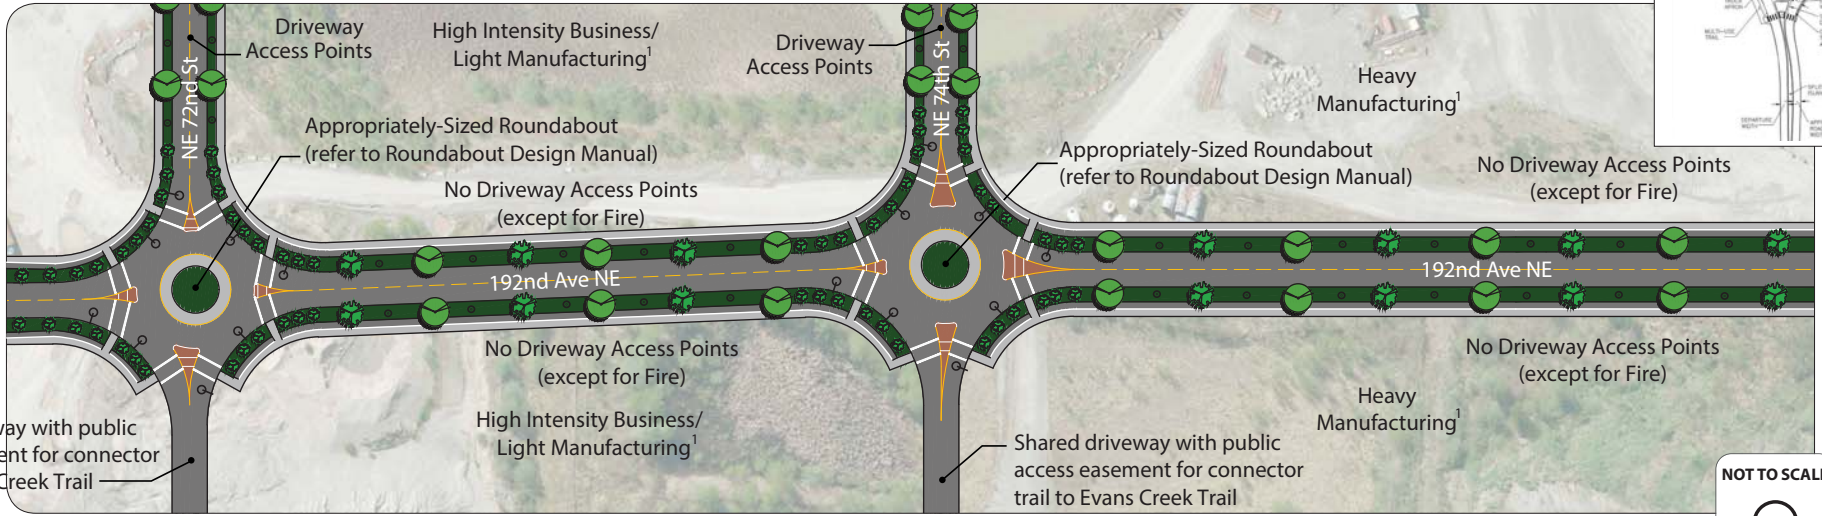

192nd Ave NE Corridor Design

Streetscape Type, Size and Location - Design will conform to RZC Appendix 2
Campus Green Corridor

Typ. Roundabout WB67 - Refer to City of Redmond Roundabout Design Manual

1 - Illustrative land uses. See RZC 21.13.020 NDD for additional information.

Plan