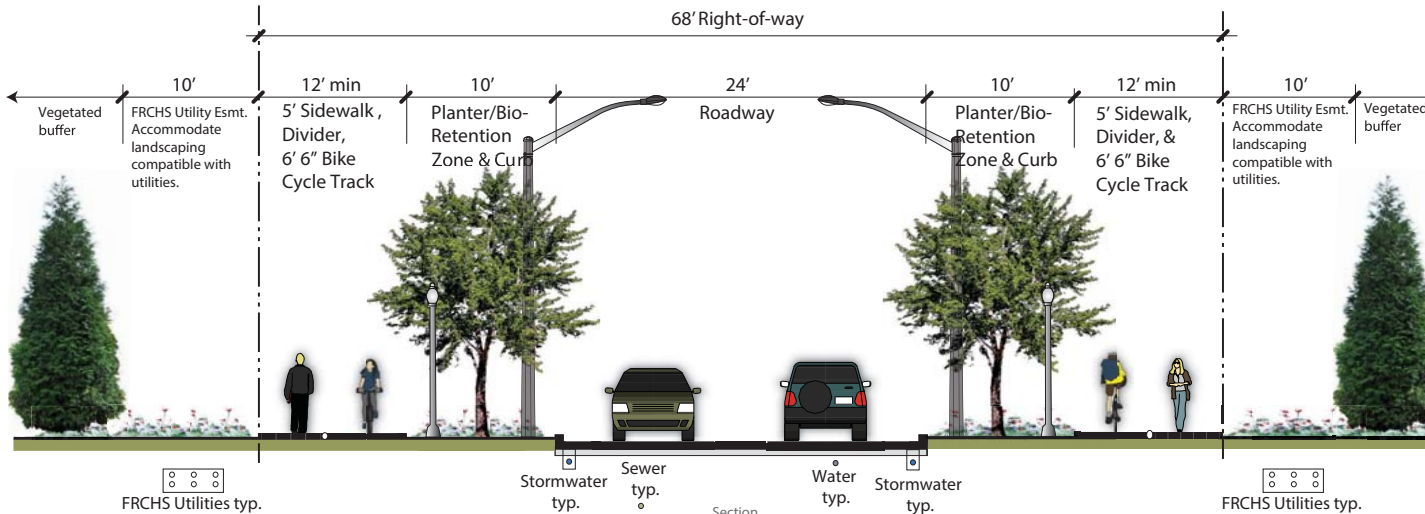

Vegetation subject to sight lines. Elements not addressed are subject to RZC Appendix 2.

Common Name	Botanical Name	Spacing
Trees		
Princeton Sentry Ginkgo	<i>Ginkgo biloba</i> 'Princeton Sentry'	24' OC
Allee Elm	<i>Ulmus parvifolia</i> 'Elmer II'	30' OC
Musashino Japanese Zelkova	<i>Zelkova serrata</i> 'Musashino'	24' OC
Shrubs		
Kelsey Dogwood	<i>Cornus stolonifera</i> 'Kelsey'	30' OC
Dwarf Balsam Fir	<i>Abies balsamea</i> 'Nana'	42' OC
Barrenwort	<i>Epimedium sulphureum</i> vesicolor	48' OC
Compact Oregon Grape	<i>Mahonia aquifolium</i> 'Compacta'	48' OC
Mt. Vernon Laurel	<i>Prunus laurocerasus</i> 'Mt. Veron'	36' OC
Dart's Red Japanese Spirea	<i>Spiraea japonica</i> 'Dart's Red'	48' OC
Highlight Plants		
Wintercreeper euonymus	<i>Euonymus fortunei</i> 'Kewensis'	24' OC
Lily Turf	<i>Liriope muscari</i>	18' OC
Creeping Oregon Grape	<i>Mahonia repens</i>	18' OC
Barren Strawberry	<i>Waldsteinia fragarioides</i>	18' OC
Back of Sidewalk		
Vine Maple	<i>Acer circinatum</i>	Per Plan
Wildfire Black Tupelo	<i>Nyssa sylvatica</i> 'Wildfire'	Per Plan
Hogan Western Red Cedar	<i>Thuja plicata</i> 'Hogan'	Per Plan
White Rockrose	<i>Cistus hybridus</i> var.	48' OC
Barrenwort	<i>Epimedium sulphureum</i> vesicolor	48' OC
Midwinter Fire Dogwood	<i>Cornus sanguinea</i> 'Midwinter Fire'	5' OC
Compact Winged Euonymus	<i>Euonymus alatus</i> 'Compactus'	5' OC
Creeping Mahonia	<i>Mahonia repens</i>	18' OC
Wantanabe Doublefile Viburnum	<i>Viburnum plicatum</i> toment. 'Wantanabe'	6' OC
Barren Strawberry	<i>Waldsteinia fragarioides</i>	18' OC