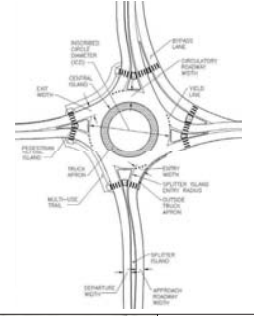

192nd Ave NE Corridor Design

Streetscape Type, Size and Location - Design will conform to RZC Appendix 2
Campus Green Corridor

Typ. Roundabout WB67 - Refer to City of Redmond Roundabout Design Manual

1 - Illustrative land uses. See RZC 21.13.020 NDD for additional information.

Plan