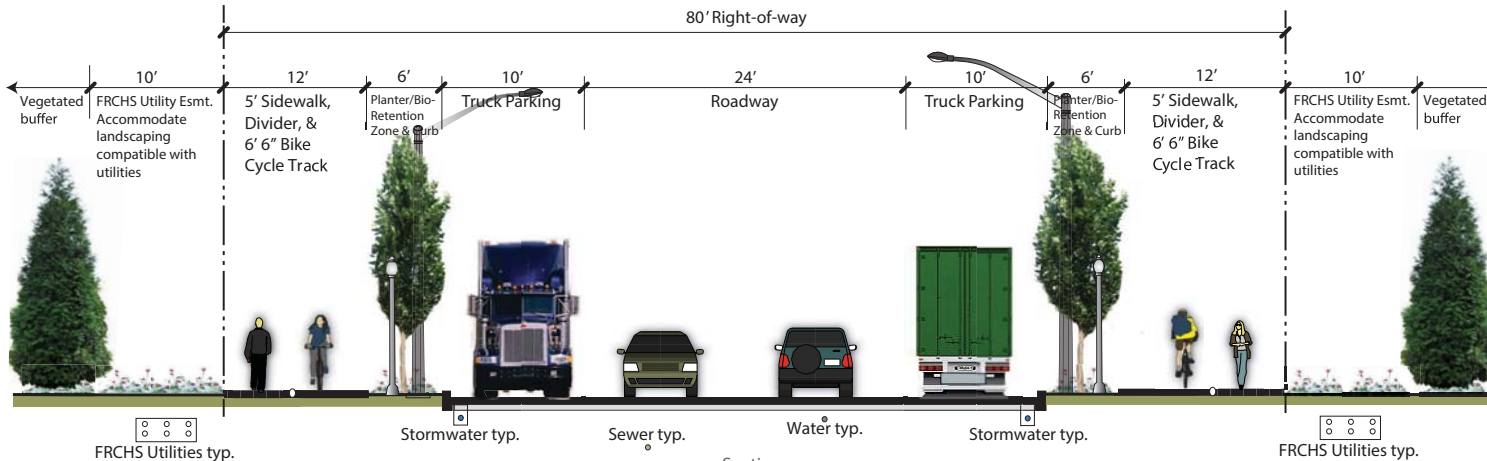

Section

Vegetation subject to sight lines. Elements not addressed are subject to RZC Appendix 2.

Common Name	Botanical Name	Spacing
Trees		
Columnar Tulip Tree	<i>Liriodendron tulipifera</i> 'Fastigiatum'	24' OC
Princeton Sentry Ginkgo	<i>Ginkgo biloba</i> 'Princeton Sentry'	Per Plan
Shrubs		
Kelsey Dogwood	<i>Cornus stolonifera</i> 'Kelsey'	30' OC
Barrenwort	<i>Epimedium sulphureum</i> 'versicolor'	48' OC
Compact Oregon Grape	<i>Mahonia aquifolium</i> 'Compacta'	48' OC
Mt. Vernon Laurel	<i>Prunus laurocerasus</i> 'Mt. Veron'	36' OC
Frau Dagmar Rugosa Rose	<i>Rosa rugosa</i> 'Frau Dagmar'	48' OC
Highlight Plants		
Wintercreeper euonymus	<i>Euonymus fortunei</i> 'Kewensis'	24' OC
Hardy Geranium	<i>Geranium macrorrhizum</i> 'Album'	24' OC
Black Eyed Stella	<i>Heimerocallis</i> 'Black Eyed Stella'	24' OC
King Alfred Daffodil	<i>Narcissus</i> 'King Alfred'	Clusters of 15
Back of Sidewalk		
Vine Maple	<i>Acer circinatum</i>	Per Plan
Hogan Cedar	<i>Thuja plicata</i> 'Hogan'	Per Plan
Douglas Fir	<i>Pseudotsuga menziesii</i>	Per Plan
Barrenwort	<i>Epimedium sulphureum</i> 'versicolor'	48' OC
Yellowtwig Dogwood	<i>Cornus sericea</i> 'Flaviramea'	5' OC
Midwinter Fire Dogwood	<i>Cornus sanguinea</i> 'Midwinter Fire'	5' OC
Oregon Grape	<i>Mahonia aquifolium</i>	48' OC
Pacific Wax Myrtle	<i>Myrica californica</i>	6' OC
Red Flowering Currant Cultivar	<i>Ribes sanguinalium</i> var.	5' OC
Common Snowberry	<i>Symphoricarpos</i> albus	48' OC
Wantanabe Doublefile Viburnum	<i>Viburnum plicatum</i> toment. 'Wantanabe'	6' OC