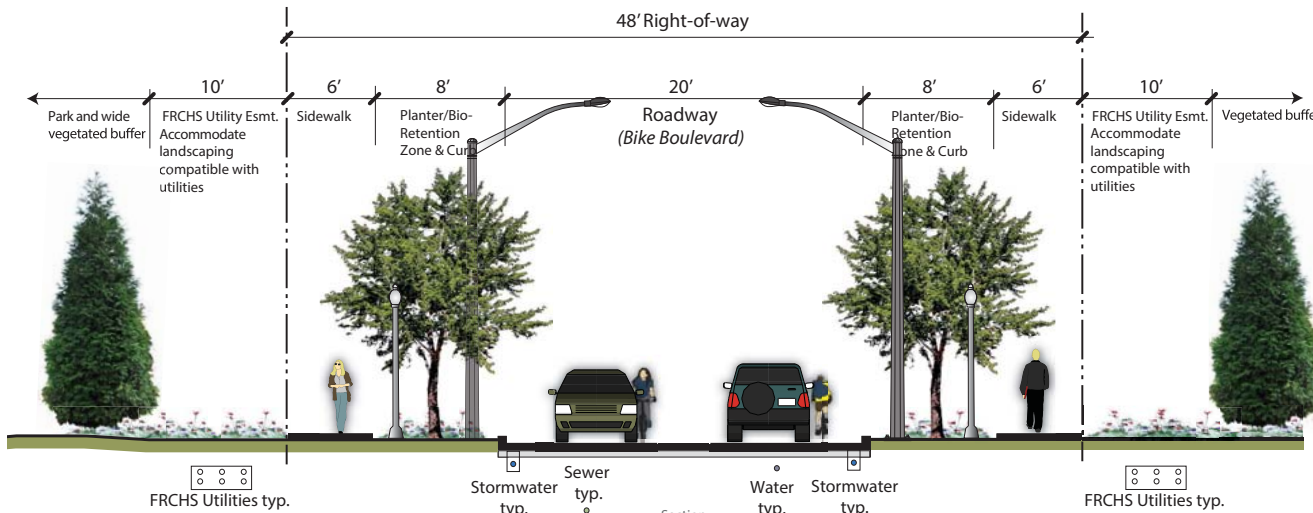

Vegetation subject to sight lines. Elements not addressed are subject to RZC Appendix 2.

Common Name	Botanical Name	Spacing
Trees		
Princeton Sentry Ginkgo	<i>Ginkgo biloba</i> 'Princeton Sentry'	24' OC
Allele Elm	<i>Ulmus parvifolia</i> 'Elmer II'	30' OC
Musashino Japanese Zelkova	<i>Zelkova serrata</i> 'Mushashino'	24' OC
Shrubs		
Dwarf Balsam Fir	<i>Abies balsamea</i> 'Nana'	42' OC
Drawf Escallonia	<i>Escallonia</i> 'Newport Dwarf'	36' OC
Barrenwort	<i>Epimedium sulphureum</i> vesicolor	48' OC
Pink Pavement Rugosa Rose	<i>Rosa rugosa</i> 'Pink Pavement'	48' OC
White Pavement Rugosa Rose	<i>Rosa rugosa</i> 'White Pavement'	48' OC
Dart's Red Japanese Spirea	<i>Spiraea japonica</i> 'Dart's Red'	48' OC
Highlight Plants		
Hardy Geranium	<i>Geranium macrorrhizum</i> 'Album'	24' OC
Lily Turf	<i>Liriope muscari</i>	18' OC
Creeping Oregon Grape	<i>Mahonia repens</i>	18' OC
King Alfred Daffodil	<i>Narcissus</i> 'King Alfred'	Clusters of 15
Back of Sidewalk		
Wildfire Black Tupelo	<i>Nyssa sylvatica</i> 'Wildfire'	Per Plan
Snowcone Japanese Snowell	<i>Styrax japonicus</i> 'Snowcone'	Per Plan
Hogan Western Red Cedar	<i>Thuja plicata</i> 'Hogan'	Per Plan
Barren Strawberry	<i>Waldsteinia fragarioides</i>	18' OC
White Rockrose	<i>Cistus hybridus</i> var.	48' OC
Compact Winged Euonymus	<i>Euonymus alatus</i> 'Compactus'	5' OC
Lily Turf	<i>Liriope muscari</i>	18' OC
Black Eyed Susan	<i>Rudbeckia fulgida</i>	24' OC
Wantanabe Doublefire Viburnum	<i>Viburnum plicatum</i> toment. 'Wantanabe'	6' OC